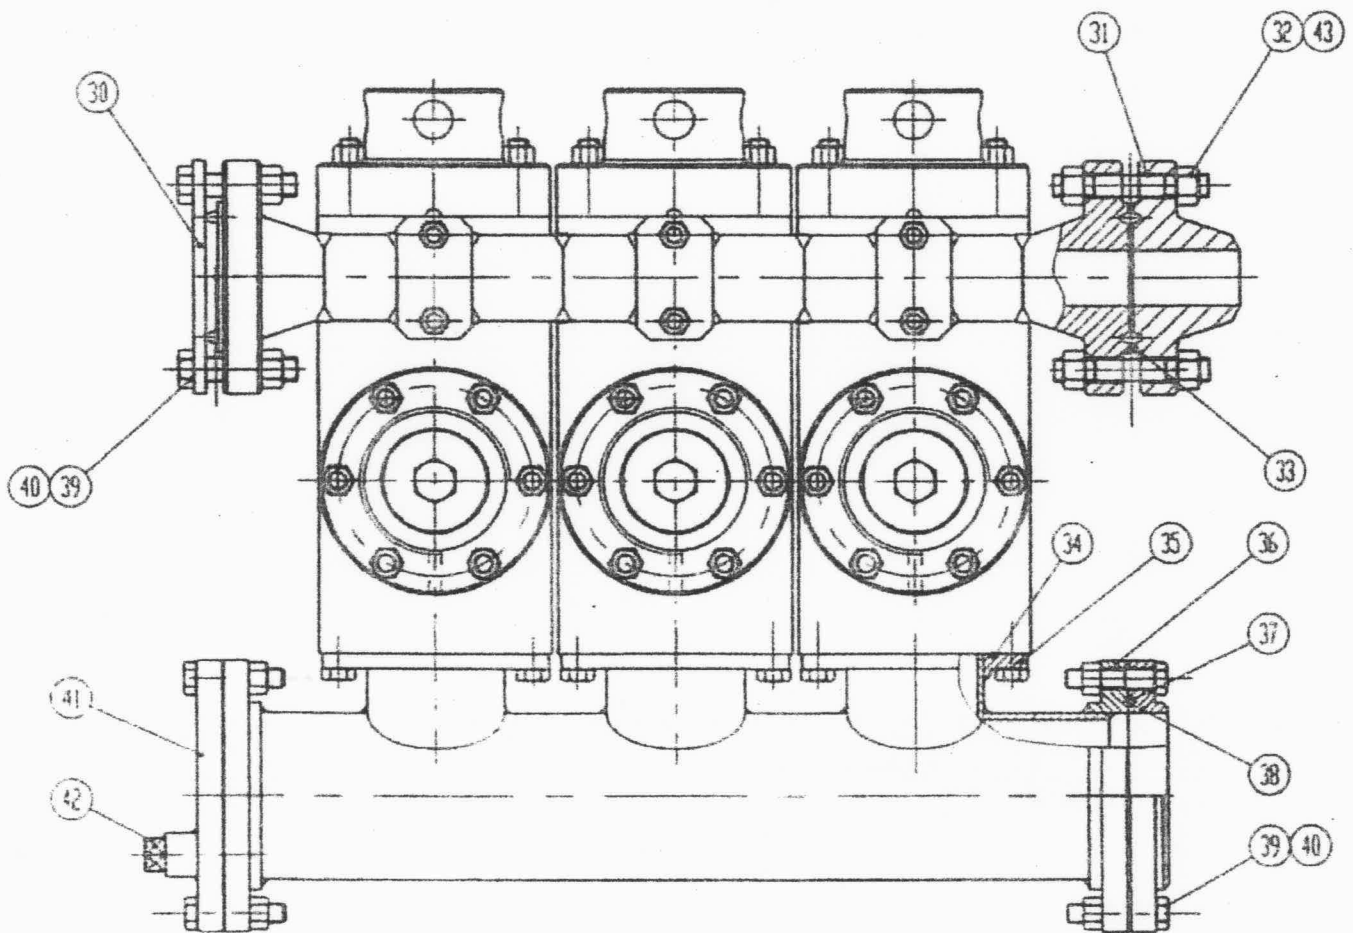

L.J.R. Pumps and Parts
1660 Townhurst Ste. A
Houston, Texas 77043
Phone: 713-397-0082
Fax: 713-647-8233
Sales: Jason Wamp

EWS-440 Pump Spare Parts List

Fluid End Assembly

L.J.R. Pumps and Parts
1660 Townhurst Ste. A
Houston, Texas 77043
Phone: 713-397-0082
Fax: 713-647-8233
Sales: Jason Wamp

EWS-440 Pump Spare Parts List

Fluid End Assembly

L.J.R. Pumps and Parts
1660 Townhurst Ste. A
Houston, Texas 77043
Phone: 713-397-0082
Fax: 713-647-8233
Sales: Jason Wamp

EWS-440 Pump Spare Parts List

Fluid End Assembly

	P/N	Description	Quantity
1	B-440343	Valve Cover	6
2	B-440309	Cylinder Head Plug	3
3	D-440342	Valve Cover Flange	6
4	W-440.01.001	Valve Side Cover Gasket	3
5	B-440321	Lower Valve Guide	3
6	W-440.01.002	Valve Seat	6
7	GB/T3452.1-100	Valve Seat O-Ring	6
8	W-440.01.03.00	Valve Body Assembly	6
9	W-440.01.004	Valve Spring	6
10	B-440322	Liner Retainer Ring	3
11	W-440.01.005	Bolt	12
12	W-440.01.006	NUT	12
13	B-440227	Piston Rod Clamp	3
14	B-440308	Piston Rod	3
15	W-440.01.007	Lock Nut	3
16	W-440.01.022	Piston 4 1/2"	3
17	GB/T3452.1-25	Clamp O-Ring	3
18	W-440307	Liner-4-1/2" stainless	3
19	W-440.01.008	Liner Gasket	3
20	W-440.01.009	Screw	12
21	D-440003	Module, Fluid, Small Bore	3
22	W-440.01.010	Valve Upper Cover Gasket	3
23	B-440323	Valve Cover Plug	3
24	W-440.01.011	Bolt	36
25	W-440.01.012	Nut	36
26	GB/T3452.1-475	Manifold Discharge O-Ring	3

L.J.R. Pumps and Parts
1660 Townhurst Ste. A
Houston, Texas 77043
Phone: 713-397-0082
Fax: 713-647-8233
Sales: Jason Wamp

27	D-440325	Discharge Pipe	1
28	W-440.01.013	Bolt	6
29	W-440.01.014	Nut	6
30	W-440.01.017	Blanking Plate	1
31	W-440.01.018	900# Welding Neck Flange 3"	1
32	W-440.01.019	Stud	8
33	SY5279.3	Washer R31	2
34	GB/T3452.1-150	Manifold Suction O-Ring	3
35	W0101	Bolt	12
36	D-440326	Suction Pipe	1
37	GB/T3452.1-185	Manifold Suction Cap O-Ring	2
38	W-440.01.020	6" Flange 150#	1
39	W0102	Nut	20
40	W0103	Bolt	20
41	W-440.01.21.00	Suction Blanking Plate	1
42	W-440.01.015	Plug NPT 1	1
43	W-440.01.016	Nut	16