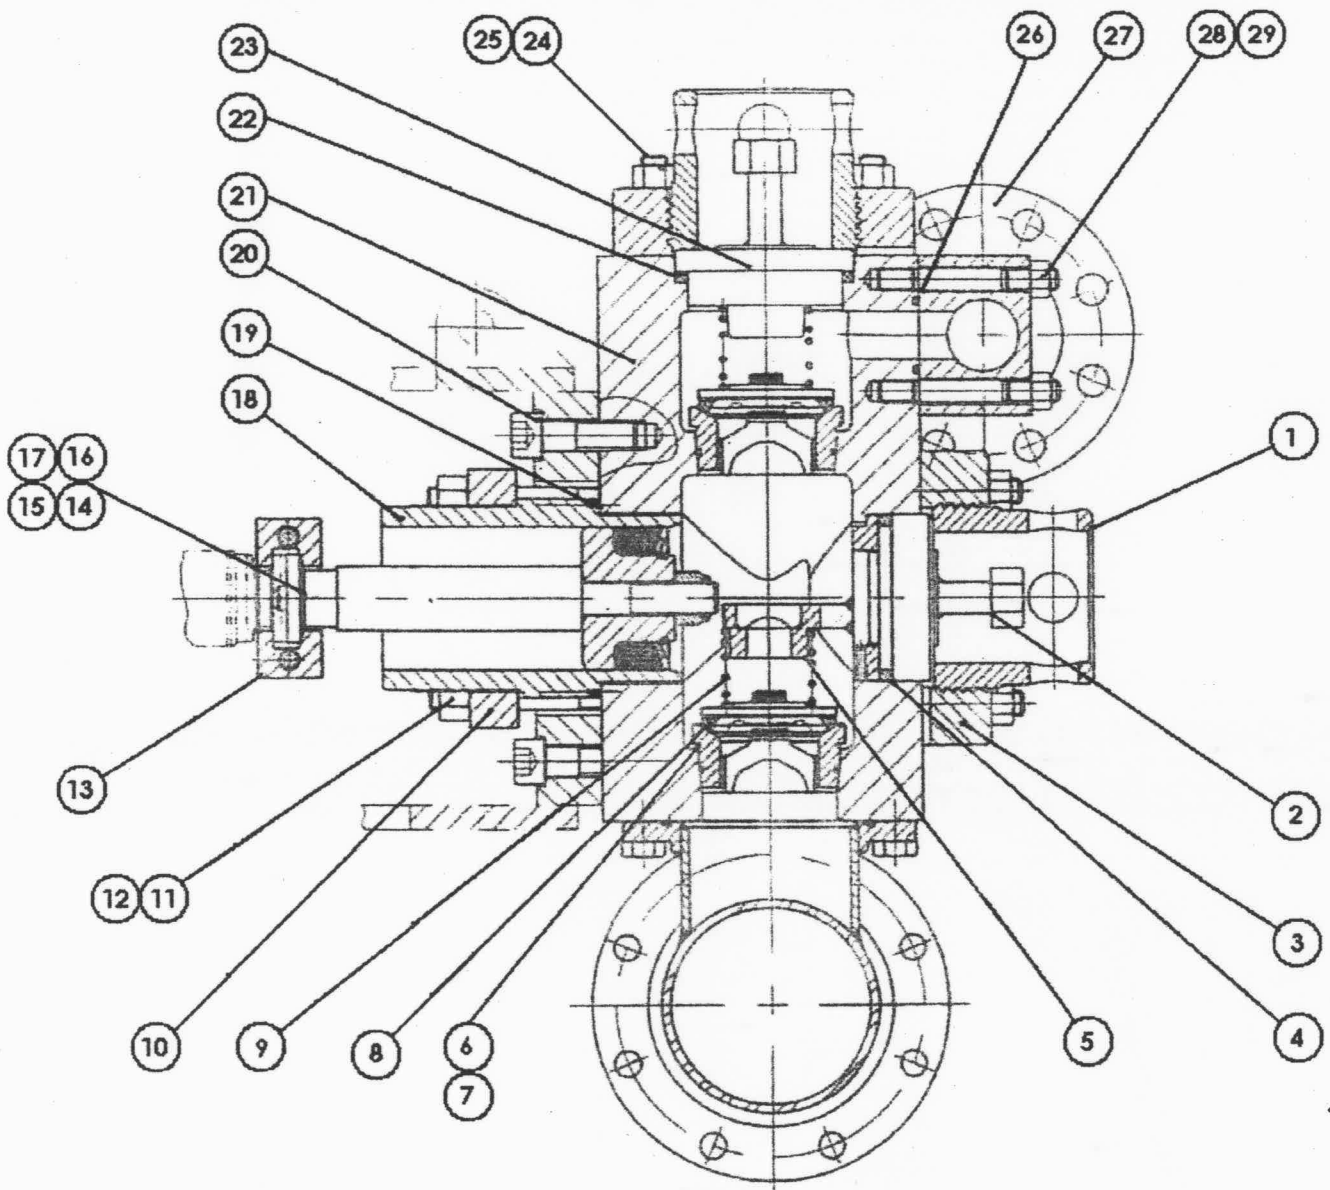

L.J.R. Pumps and Parts
1660 Townhurst Ste. A
Houston, Texas 77043
Phone: 713-397-0082
Fax: 713-647-8233
Sales: Jason Wamp

EWS-440 Pump Spare Parts List

Fluid End Assembly

L.J.R. Pumps and Parts
1660 Townhurst Ste. A
Houston, Texas 77043
Phone: 713-397-0082
Fax: 713-647-8233
Sales: Jason Wamp

EWS-440 Pump Spare Parts List

Fluid End Assembly

L.J.R. Pumps and Parts
1660 Townhurst Ste. A
Houston, Texas 77043
Phone: 713-397-0082
Fax: 713-647-8233
Sales: Jason Wamp

EWS-440 Pump Spare Parts List

Fluid End Assembly

	P/N	Description	Quantity
1	B-440343	Valve Cover	6
2	B-440309	Cylinder Head Plug	3
3	D-440342	Valve Cover Flange	6
4	W-440.01.001	Valve Side Cover Gasket	3
5	B-440321	Lower Valve Guide	3
6	W-440.01.002	Valve Seat	6
7	GB/T3452.1-100	Valve Seat O-Ring	6
8	W-440.01.03.00	Valve Body Assembly	6
9	W-440.01.004	Valve Spring	6
10	B-440322	Liner Retainer Ring	3
11	W-440.01.005	Bolt	12
12	W-440.01.006	NUT	12
13	B-440227	Piston Rod Clamp	3
14	B-440308	Piston Rod	3
15	W-440.01.007	Lock Nut	3
16	W-440.01.022	Piston 4 1/2"	3
17	GB/T3452.1-25	Clamp O-Ring	3
18	W-440307	Liner-4-1/2" stainless	3
19	W-440.01.008	Liner Gasket	3
20	W-440.01.009	Screw	12
21	D-440003	Module, Fluid, Small Bore	3
22	W-440.01.010	Valve Upper Cover Gasket	3
23	B-440323	Valve Cover Plug	3
24	W-440.01.011	Bolt	36
25	W-440.01.012	Nut	36
26	GB/T3452.1-475	Manifold Discharge O-Ring	3

L.J.R. Pumps and Parts
1660 Townhurst Ste. A
Houston, Texas 77043
Phone: 713-397-0082
Fax: 713-647-8233
Sales: Jason Wamp

27	D-440325	Discharge Pipe	1
28	W-440.01.013	Bolt	6
29	W-440.01.014	Nut	6
30	W-440.01.017	Blanking Plate	1
31	W-440.01.018	900# Welding Neck Flange 3"	1
32	W-440.01.019	Stud	8
33	SY5279.3	Washer R31	2
34	GB/T3452.1-150	Manifold Suction O-Ring	3
35	W0101	Bolt	12
36	D-440326	Suction Pipe	1
37	GB/T3452.1-185	Manifold Suction Cap O-Ring	2
38	W-440.01.020	6" Flange 150#	1
39	W0102	Nut	20
40	W0103	Bolt	20
41	W-440.01.21.00	Suction Blanking Plate	1
42	W-440.01.015	Plug NPT 1	1
43	W-440.01.016	Nut	16